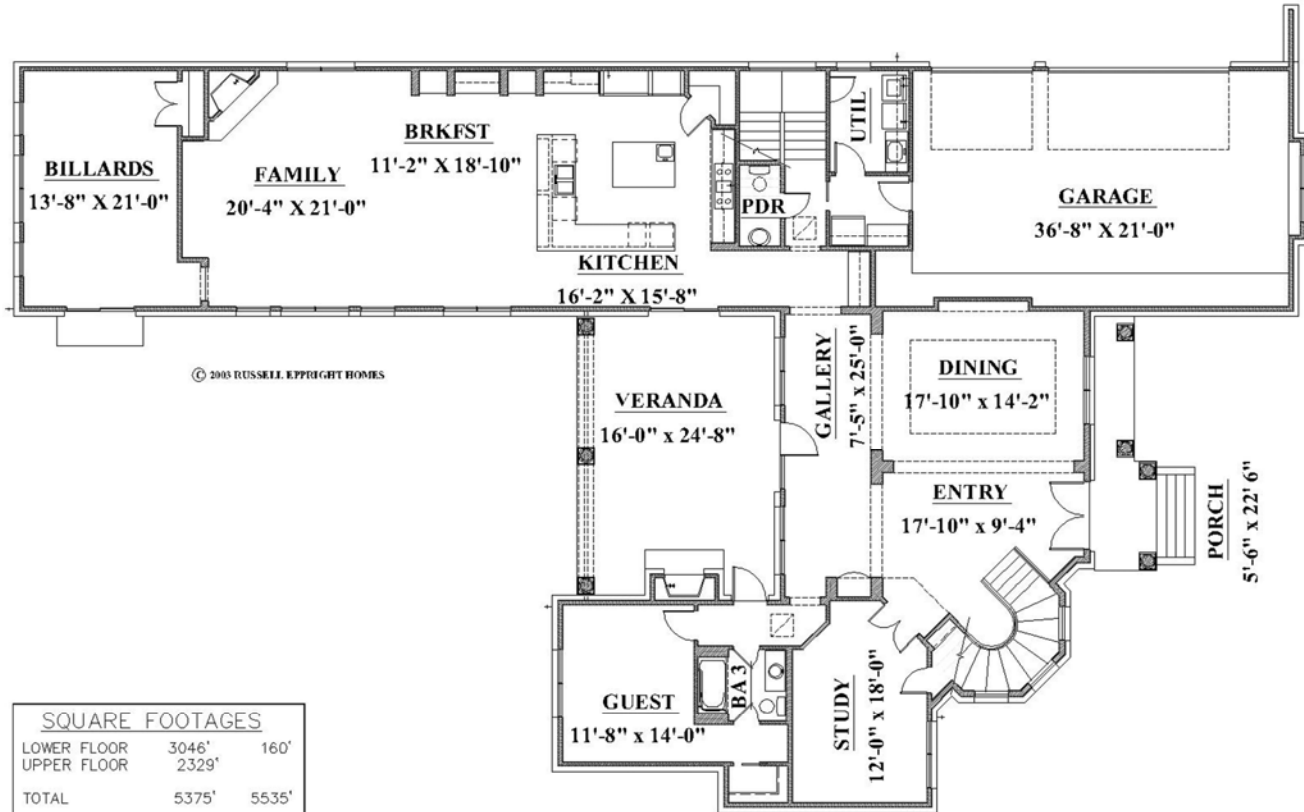

Telephone: (512) 347-9955
FAX: (512) 347-9966
Email: info@epprighthomes.com

00009

5,535 S.F.

Lower Floor

OVERALL DIM: 113'-8" x 70'-8"

RUSSELL EPPRIGHT CUSTOM HOMES

6836 Bee Caves Road
Suite 400
Austin, Texas 78746