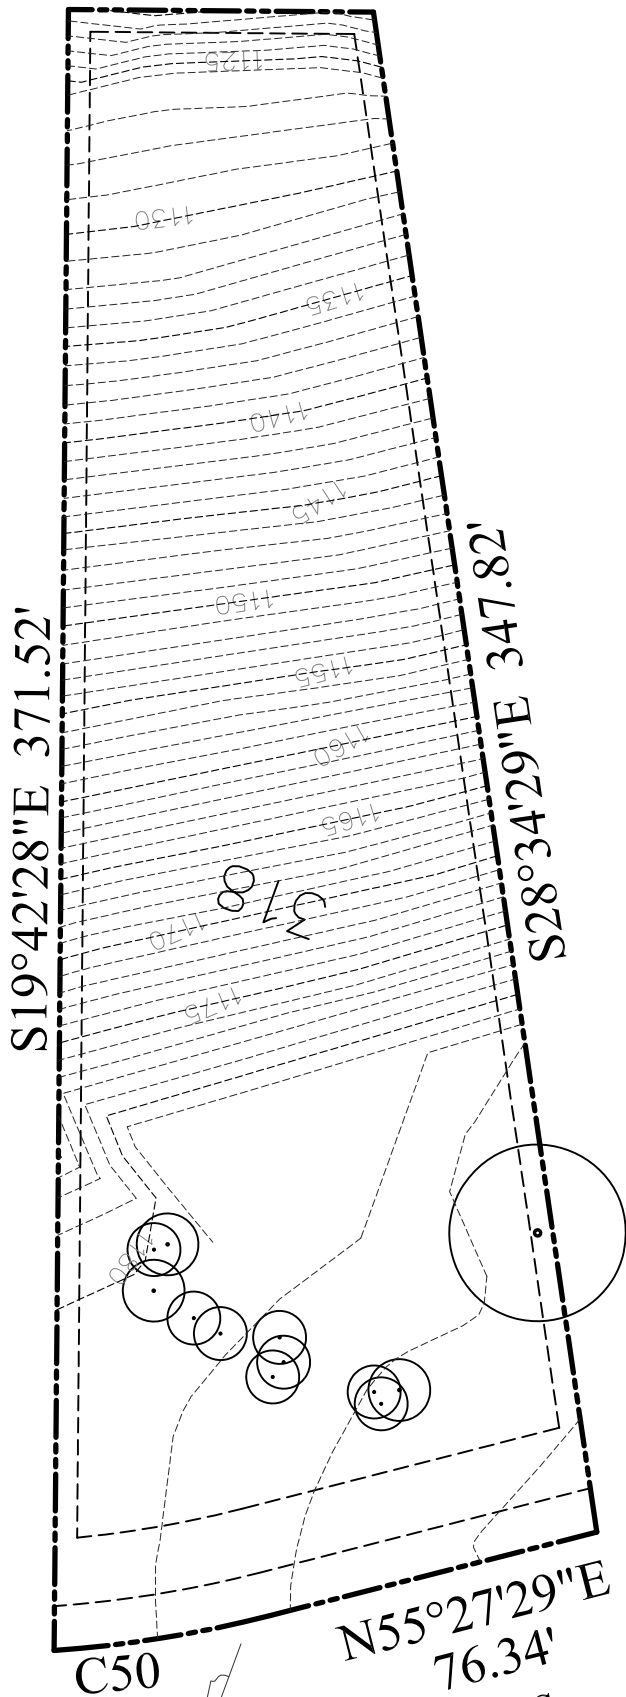

69.03'
S70°17'08"W

LOT 318

SERENE HILLS - PHASE 3Wa