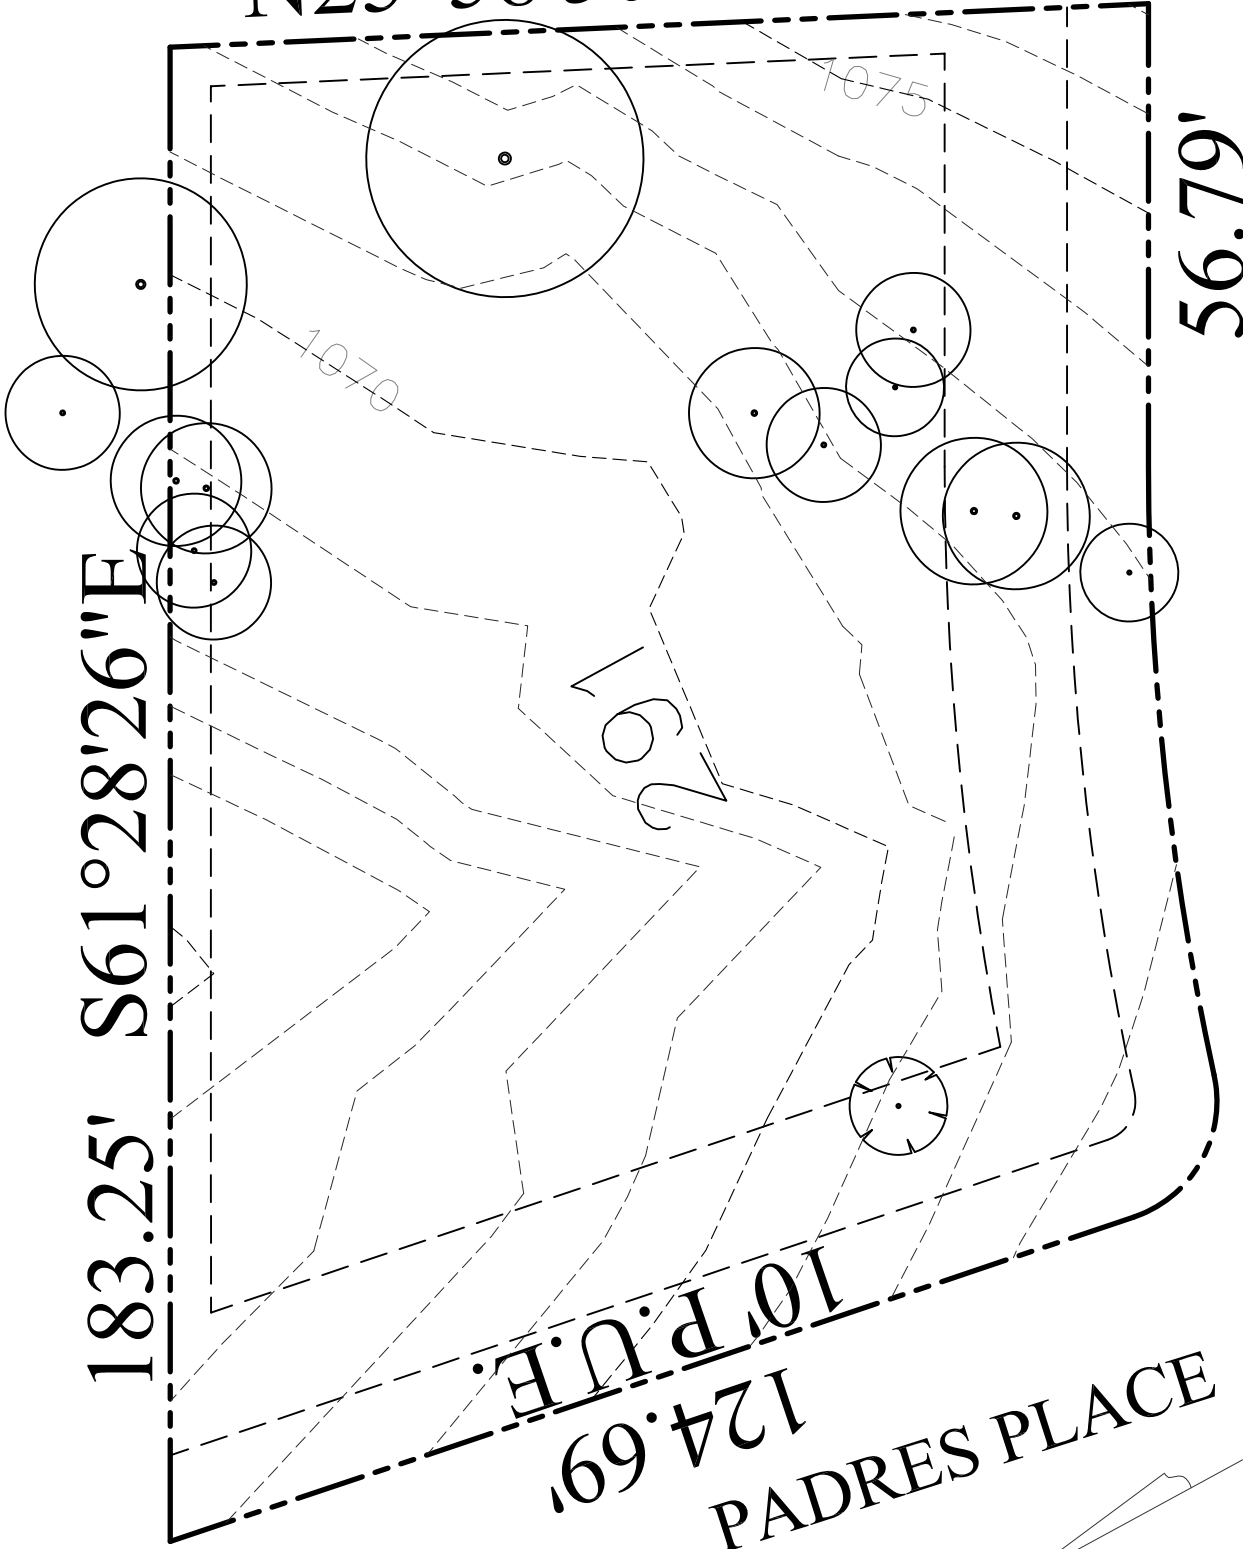

N25°58'50"E 120.12'

SERENE ESTATES

183.25' S61°28'26"E

56.79'

10' P.U.E.

124.69'  
PADRES PLACE

LOT 291

SERENE HILLS - PHASE 3Wa