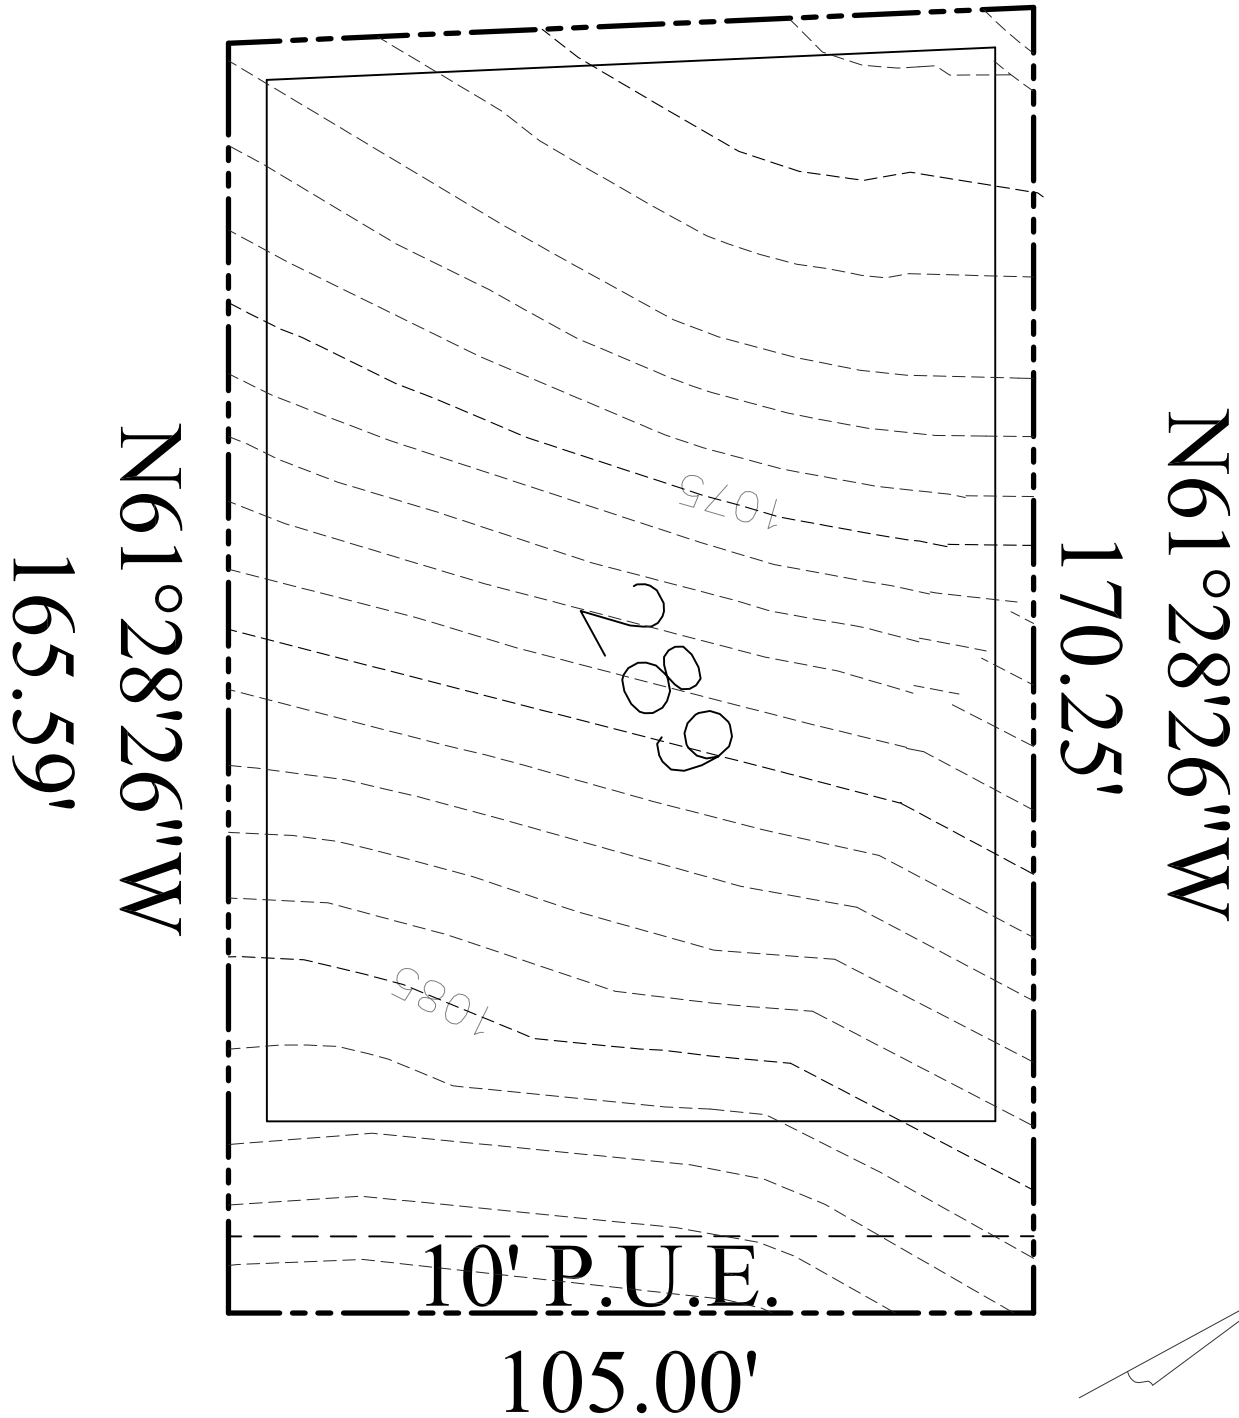

N25°58'50"E  
105.10'

MISSION BELL COVE

LOT 289

SERENE HILLS - PHASE 3 Wa